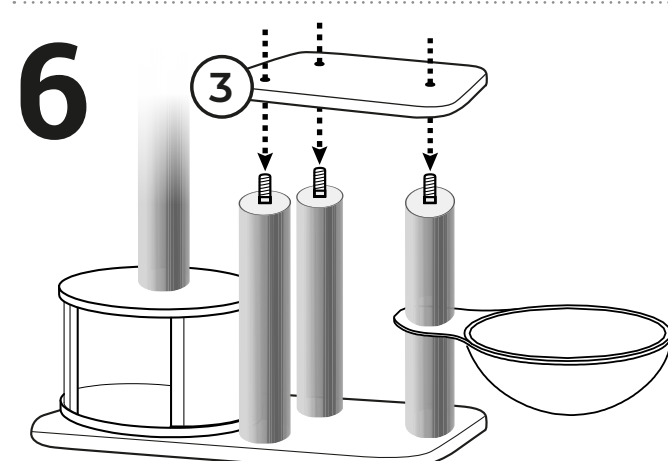

21 **Kissen / Cushion**
400x400x40mm Box 3
Grey: 435257
Capp.: 435258
2x

- Screw set: 431927
- A** **Thread screw**
9x+1 M8x80mm
 - B** **Head screw**
8x+1 M8x40mm
 - C** **Head screw**
3x M8x60mm
 - D** **Washer**
1x M8x35mm
 - E** **Allen Key**
4x Ø35mm
 - F** **Thread screw**
1x M8