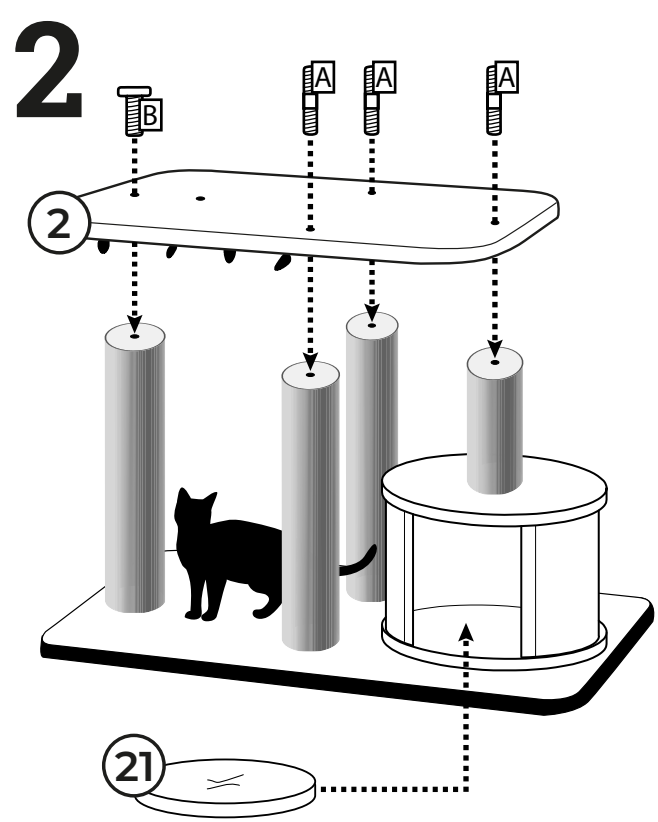

21 **Kissen / Cushion**
400x400x40mm Box 3
Grey: 435257
Capp.: 435258
2x

- Screw set: 431927
- A** **Thread screw**
9x+1 M8x80mm
 - B** **Head screw**
8x+1 M8x40mm
 - C** **Head screw**
3x M8x60mm
 - D** **Washer**
1x M8x35mm
 - E** **Allen Key**
4x Ø35mm
 - F** **Thread screw**
1x M8