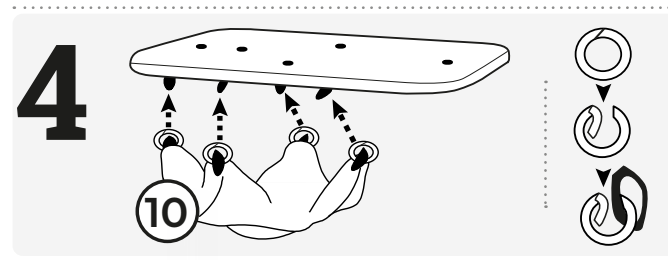

21 **Kissen / Cushion**
400x400x40mm Box 3
Grey: 435257
Capp.: 435258
2x

- Screw set: 431927
- A** **Thread screw**
9x+1 M8x80mm
 - B** **Head screw**
8x+1 M8x40mm
 - C** **Head screw**
3x M8x60mm
 - D** **Washer**
1x M8x35mm
 - E** **Allen Key**
4x Ø35mm
 - F** **Thread screw**
1x M8