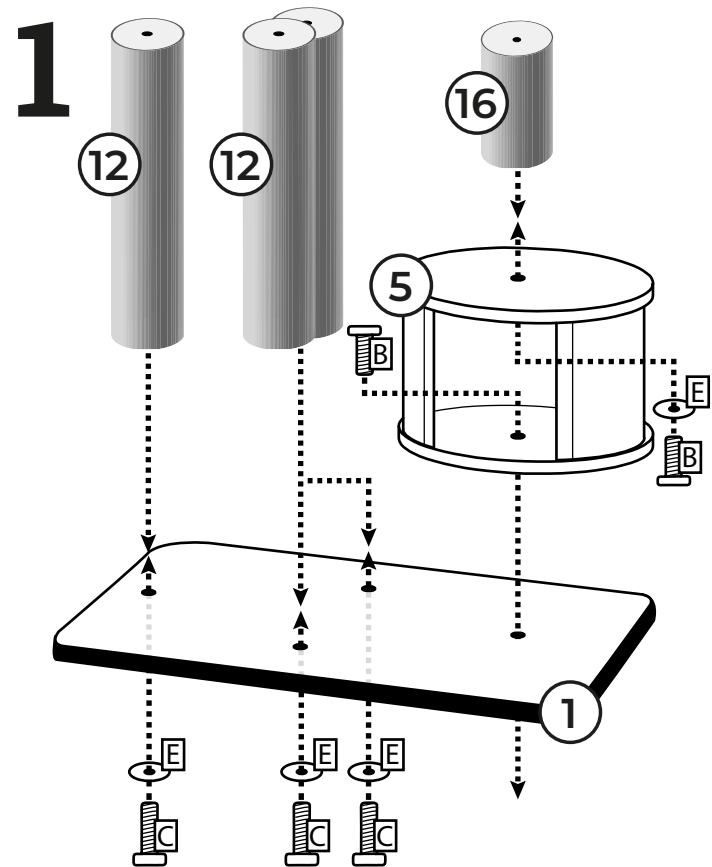

21 **Kissen / Cushion**
400x400x40mm Box 3
Grey: 435257
Capp.: 435258
2x

- Screw set: 431927
- A** **Thread screw**
9x+1 M8x80mm
 - B** **Head screw**
8x+1 M8x40mm
 - C** **Head screw**
3x M8x60mm
 - D** **Washer**
1x M8x35mm
 - E** **Allen Key**
4x Ø35mm
 - F** **Thread screw**
1x M8