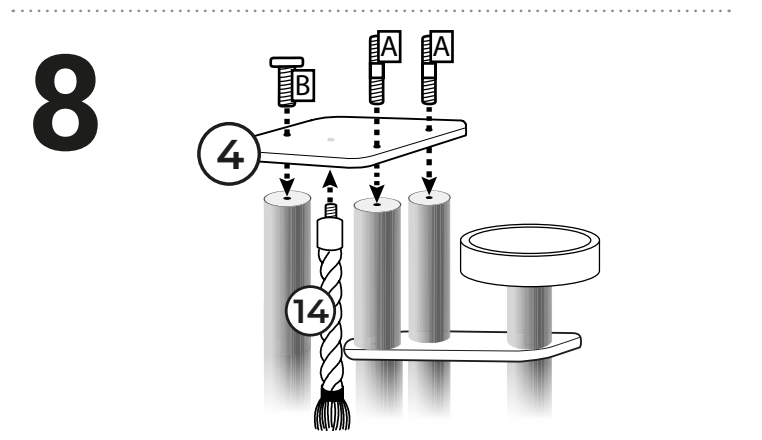

21 **Kissen / Cushion**
400x400x40mm Box 3
Grey: 435257
Capp.: 435258
2x

- Screw set: 431927
- A** **Thread screw**
9x+1 M8x80mm
 - B** **Head screw**
8x+1 M8x40mm
 - C** **Head screw**
3x M8x60mm
 - D** **Washer**
1x M8x35mm
 - E** **Allen Key**
4x Ø35mm
 - F** **Thread screw**
1x M8