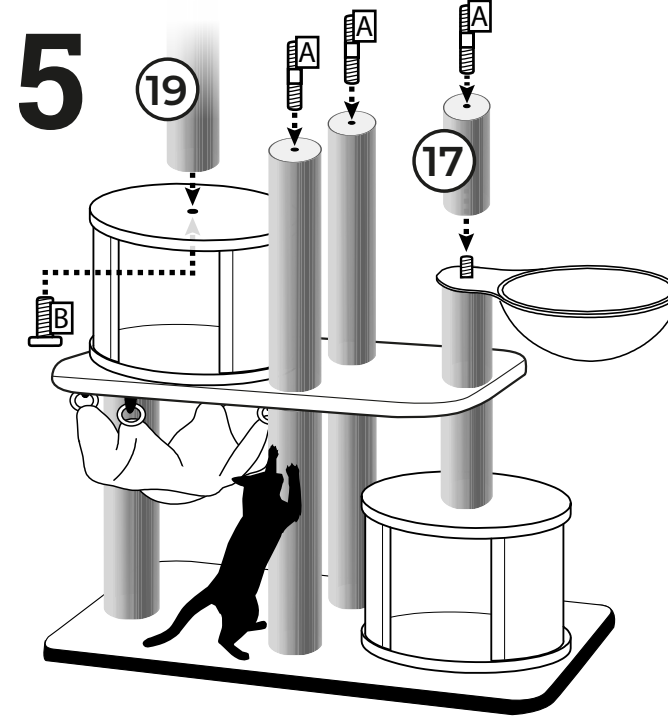

21 **Kissen / Cushion**
400x400x40mm Box 3
Grey: 435257
Capp.: 435258
2x

- Screw set: 431927
- A** **Thread screw**
9x+1 M8x80mm
 - B** **Head screw**
8x+1 M8x40mm
 - C** **Head screw**
3x M8x60mm
 - D** **Washer**
1x M8x35mm
 - E** **Allen Key**
4x Ø35mm
 - F** **Thread screw**
1x M8