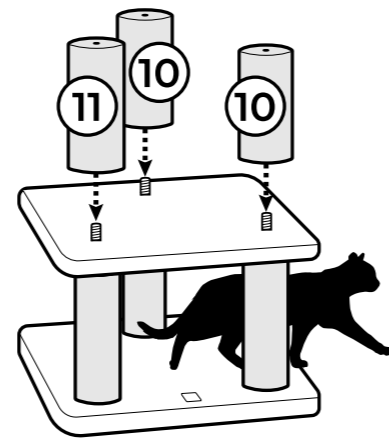

B **Head screw**
M10x60mm
3x

C **Head screw**
M10x40mm
7x+1

D **Washer**
Ø35mm
5x

E **Allen Key**
M10
1x

5

8

1

3