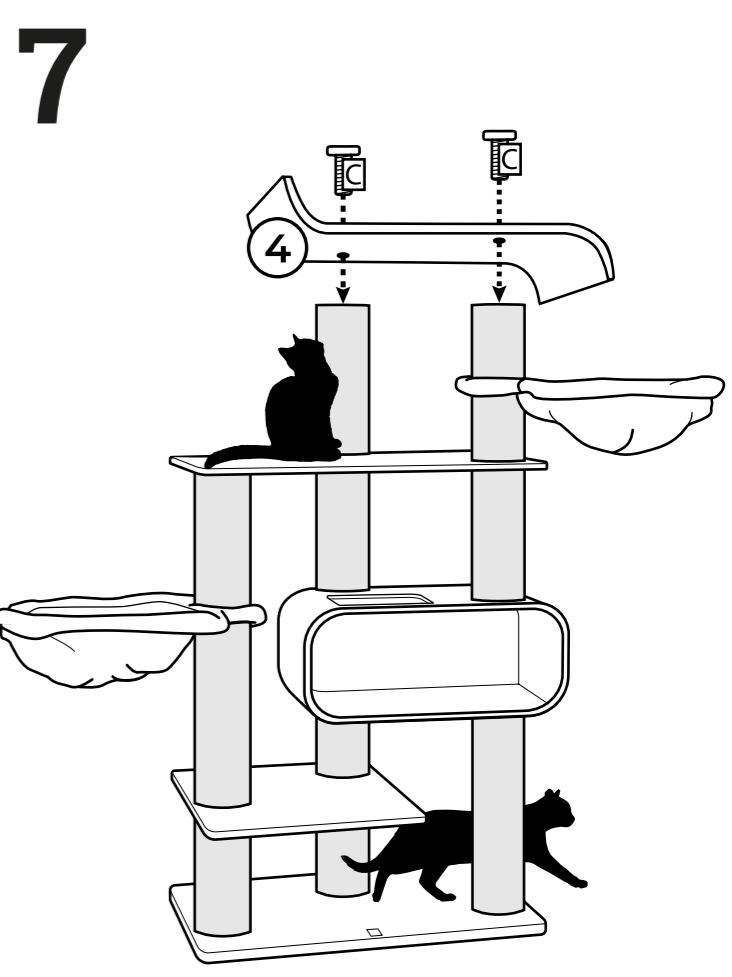

- Box: 4
Screw set: 436344
- A** **6x+1** Thread screw M10x80mm
 - B** **3x** Head screw M10x60mm
 - C** **7x+1** Head screw M10x40mm
 - D** **5x** Washer Ø35mm
 - E** **1x** Allen Key M10
 - F** **1x** Velcro