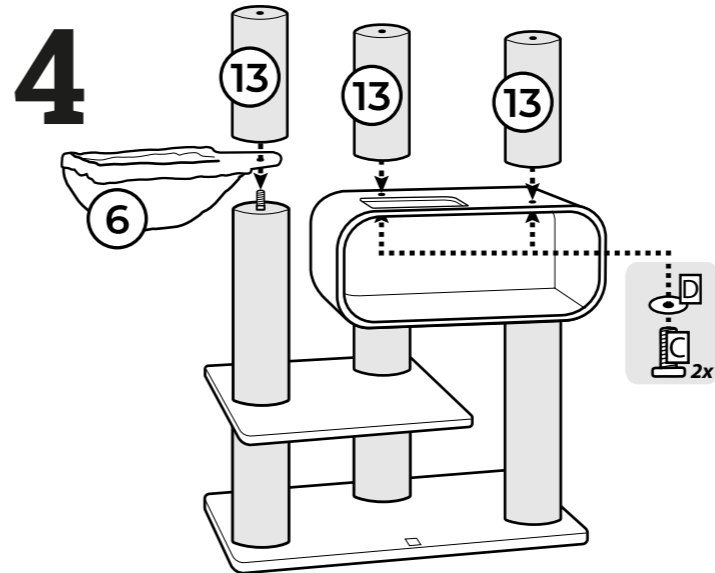

- Box: 4
Screw set: 436344
- A** **6x+1** Thread screw M10x80mm
 - B** **3x** Head screw M10x60mm
 - C** **7x+1** Head screw M10x40mm
 - D** **5x** Washer Ø35mm
 - E** **1x** Allen Key M10
 - F** **1x** Velcro