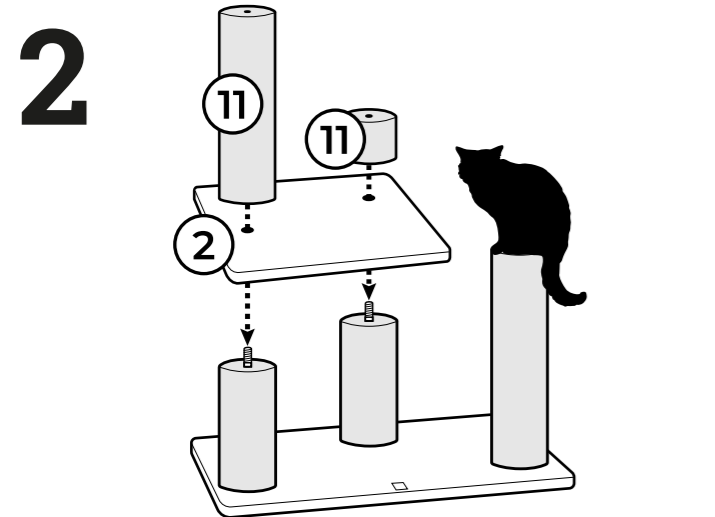

- Box: 4
Screw set: 436344
- A** **6x+1** Thread screw M10x80mm
 - B** **3x** Head screw M10x60mm
 - C** **7x+1** Head screw M10x40mm
 - D** **5x** Washer Ø35mm
 - E** **1x** Allen Key M10
 - F** **1x** Velcro