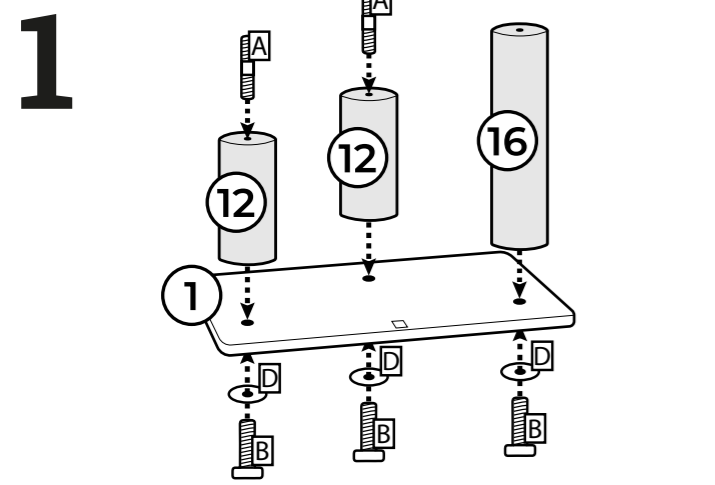

- Box: 4
Screw set: 436344
- A** **6x+1** Thread screw M10x80mm
 - B** **3x** Head screw M10x60mm
 - C** **7x+1** Head screw M10x40mm
 - D** **5x** Washer Ø35mm
 - E** **1x** Allen Key M10
 - F** **1x** Velcro