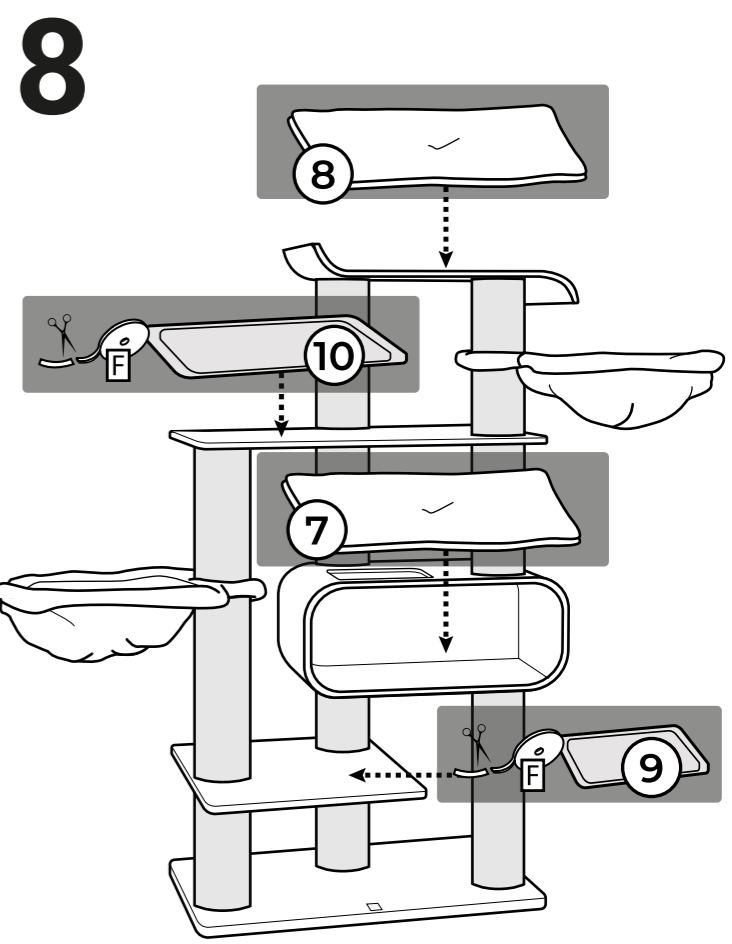

- Box: 4
Screw set: 436344
- A** **6x+1** Thread screw M10x80mm
 - B** **3x** Head screw M10x60mm
 - C** **7x+1** Head screw M10x40mm
 - D** **5x** Washer Ø35mm
 - E** **1x** Allen Key M10
 - F** **1x** Velcro