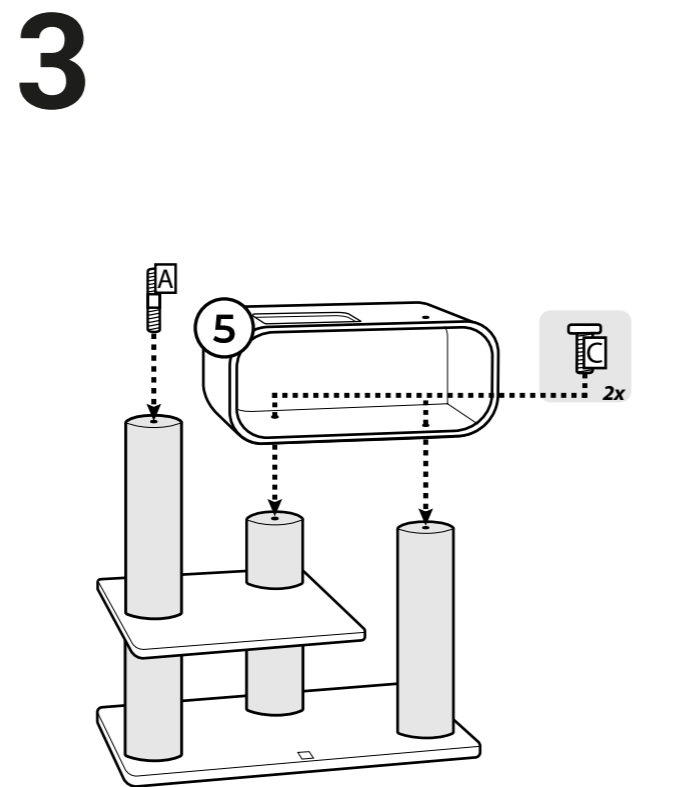

- Box: 4
Screw set: 436344
- A** **6x+1** Thread screw M10x80mm
 - B** **3x** Head screw M10x60mm
 - C** **7x+1** Head screw M10x40mm
 - D** **5x** Washer Ø35mm
 - E** **1x** Allen Key M10
 - F** **1x** Velcro