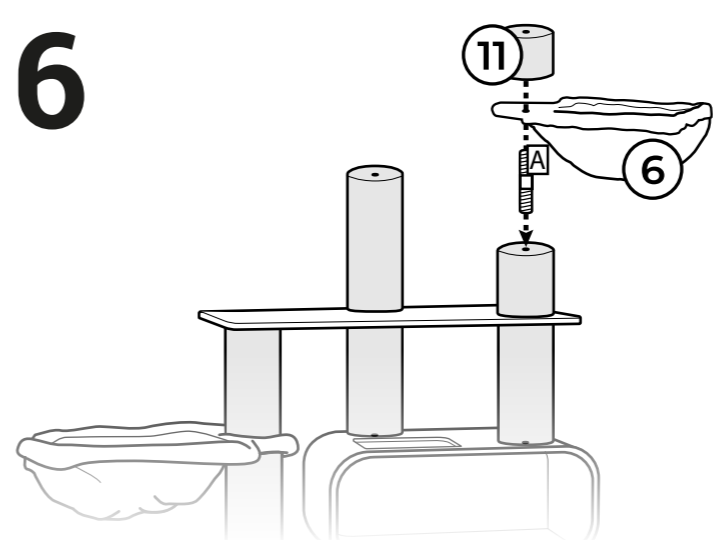

- Box: 4
Screw set: 436344
- A** **6x+1** Thread screw M10x80mm
 - B** **3x** Head screw M10x60mm
 - C** **7x+1** Head screw M10x40mm
 - D** **5x** Washer Ø35mm
 - E** **1x** Allen Key M10
 - F** **1x** Velcro