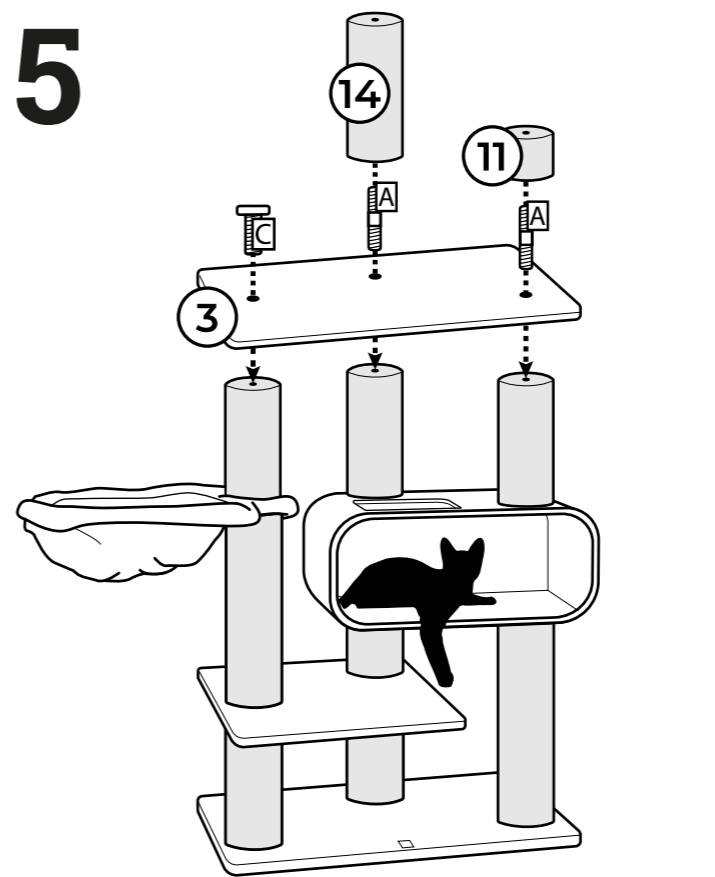

- Box: 4
Screw set: 436344
- A** **6x+1** Thread screw M10x80mm
 - B** **3x** Head screw M10x60mm
 - C** **7x+1** Head screw M10x40mm
 - D** **5x** Washer Ø35mm
 - E** **1x** Allen Key M10
 - F** **1x** Velcro