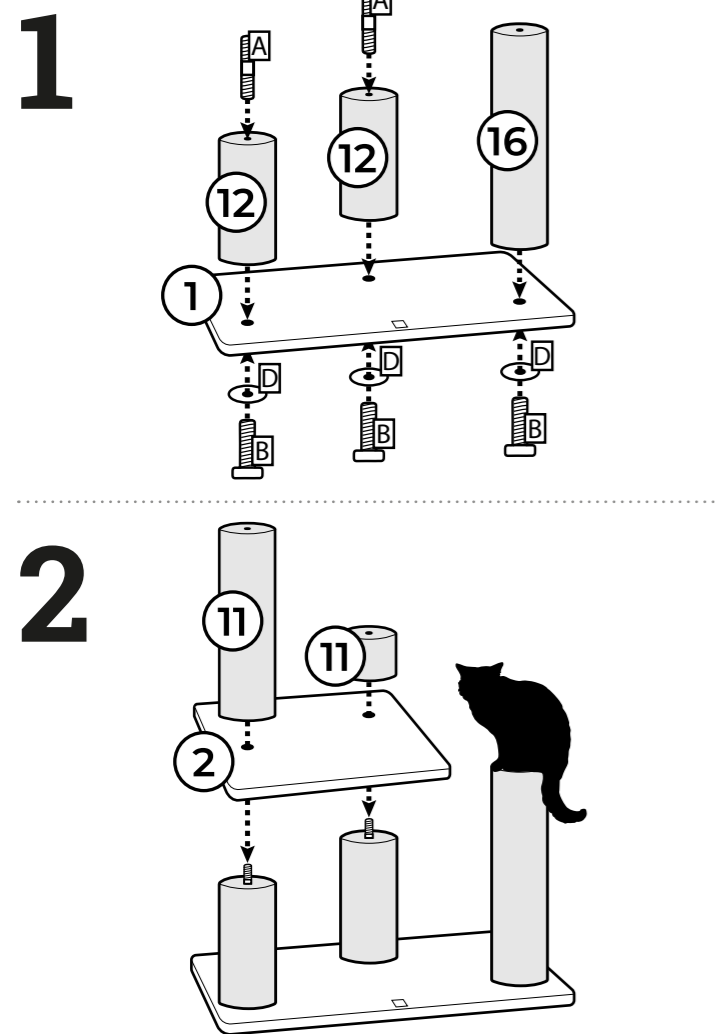

- Box: 4
Screw set: 436344
- A** **6x+1** Thread screw M10x80mm
 - B** **3x** Head screw M10x60mm
 - C** **7x+1** Head screw M10x40mm
 - D** **5x** Washer Ø35mm
 - E** **1x** Allen Key M10
 - F** **1x** Velcro